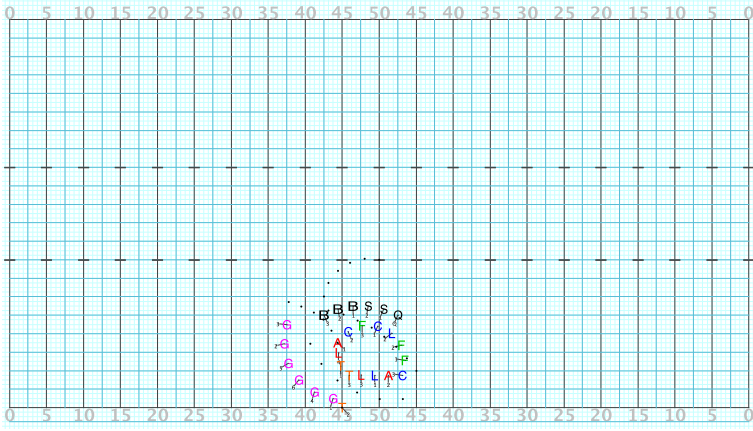

Director Viewpoint

Drill: Feel So Good Set: C mm37-44 16ct

Set #30 Count: 108