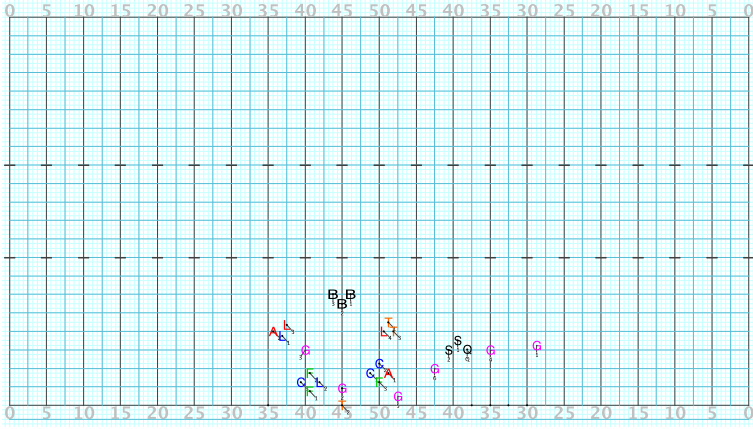

Director Viewpoint

Set #26 Count: 48