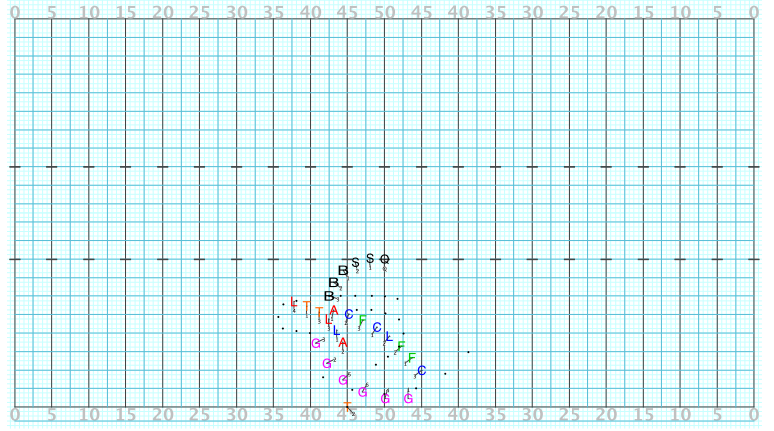

Director Viewpoint

Drill: Feel So Good Set: mm29-36 16ct

Set #29 Count: 92