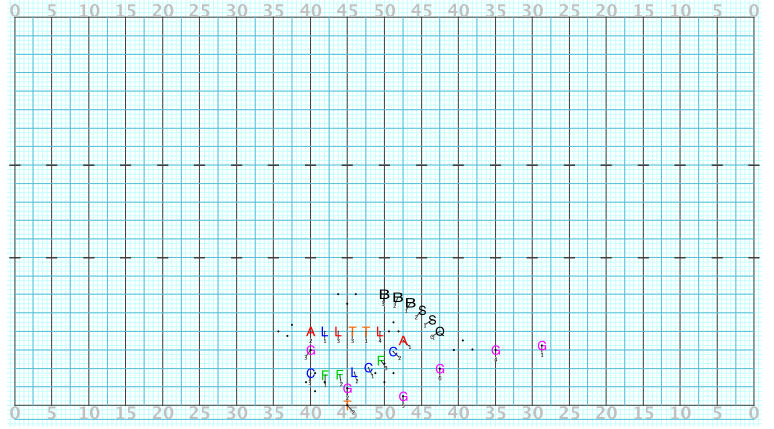

Director Viewpoint

Drill: Feel So Good Set: A mm15-20 12ct

Set #27 Count: 60