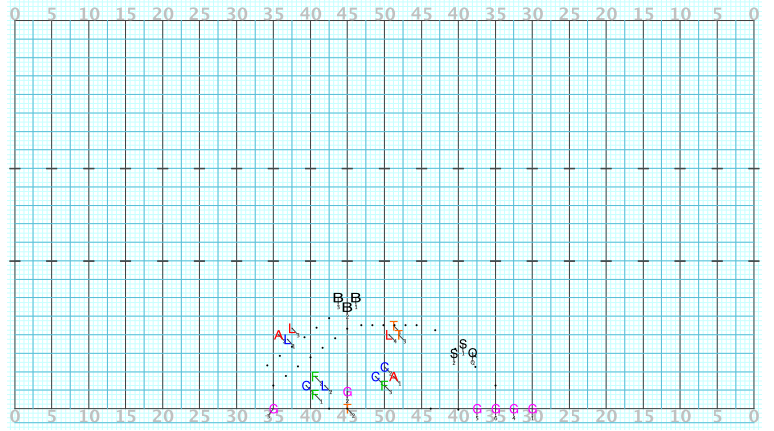

Director Viewpoint

Drill: Feel So Good Set: Solo mm1-10 freely

Set #25 Count: 32