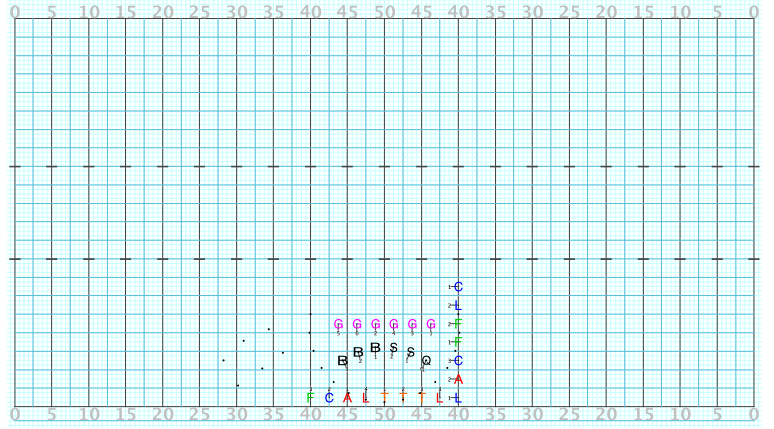

Director Viewpoint