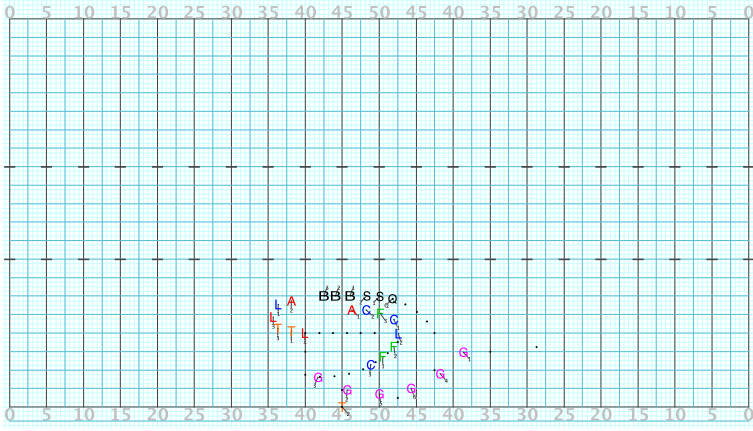

Director Viewpoint

Drill: Feel So Good Set: B mm21-28 16ct

Set #28 Count: 76