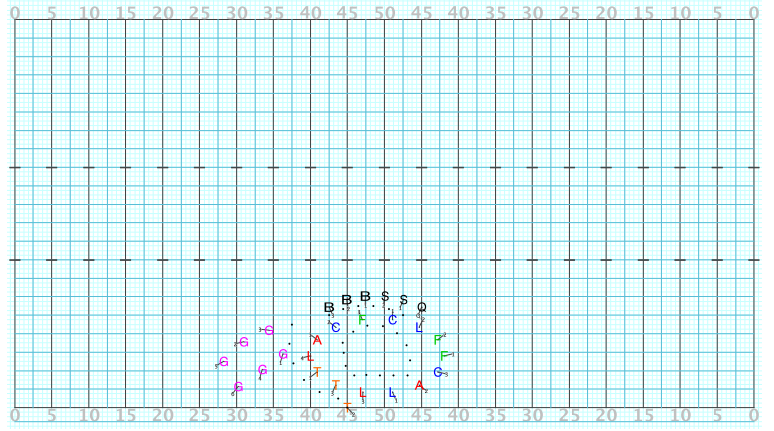

Director Viewpoint

Drill: Feel So Good Set: mm45-52 16ct

Set #31 Count: 124