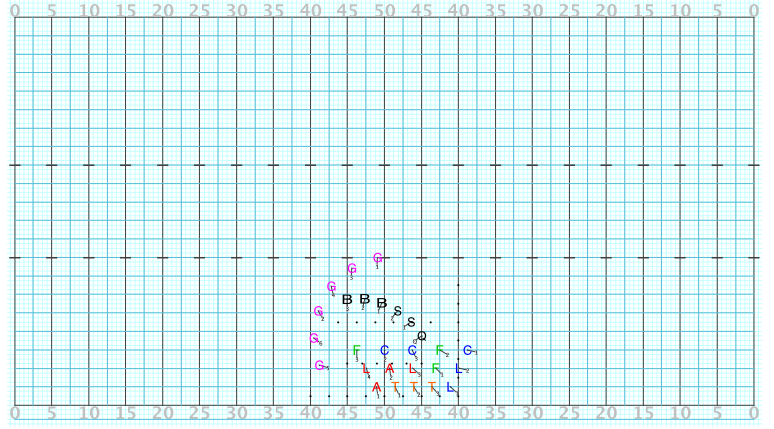

Director Viewpoint