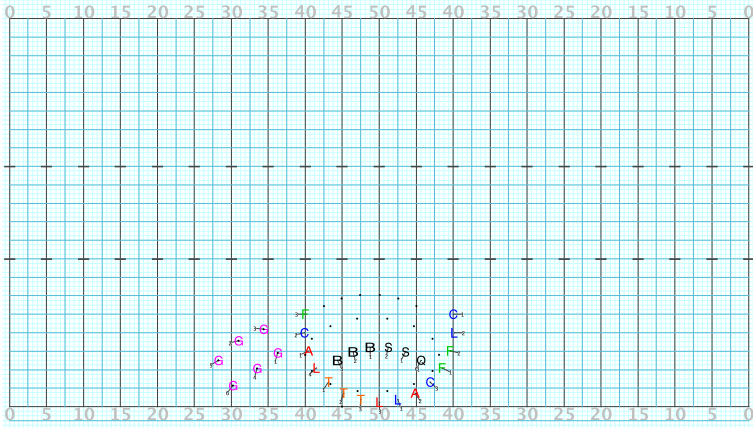

Director Viewpoint