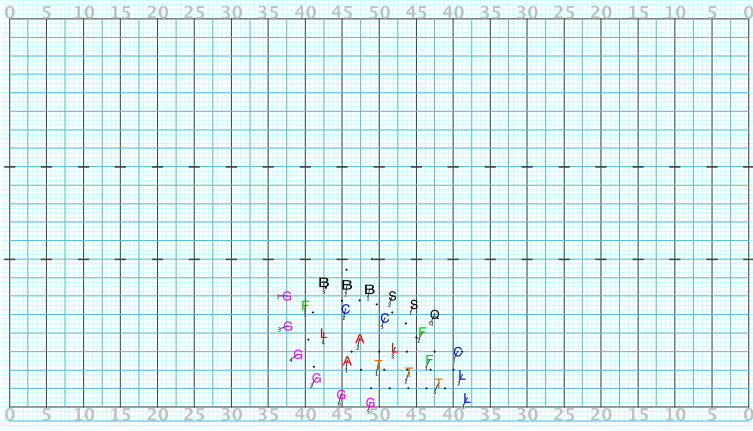

Director Viewpoint