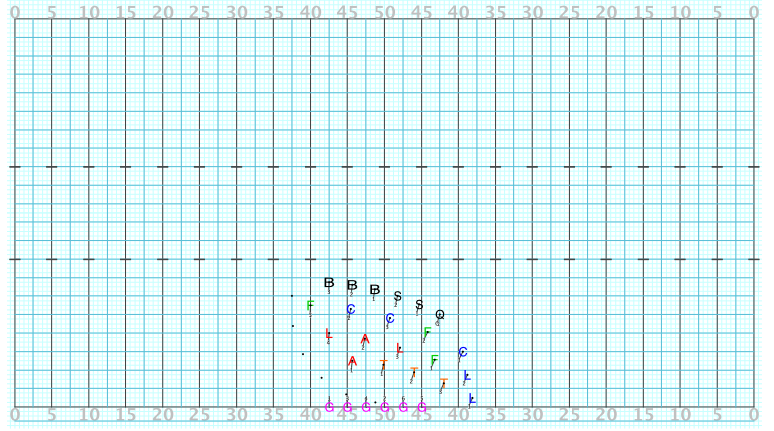

Director Viewpoint