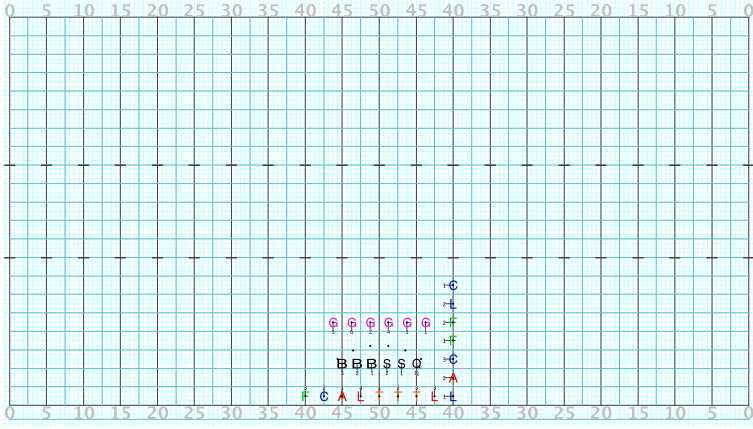

Director Viewpoint