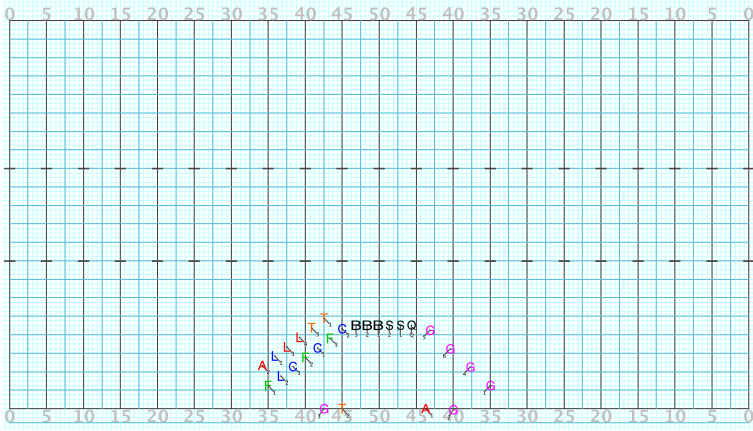

Drill: Feel So Good Set: Transition

Set #24A Count: 0