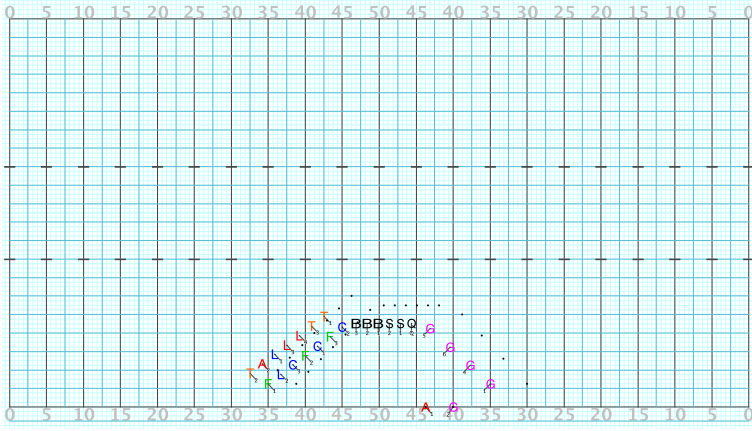

Director Viewpoint

Director Viewpoint