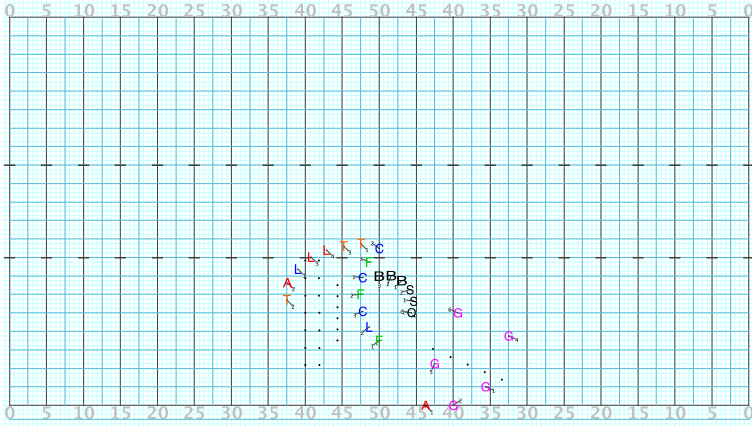

Director Viewpoint

Director Viewpoint