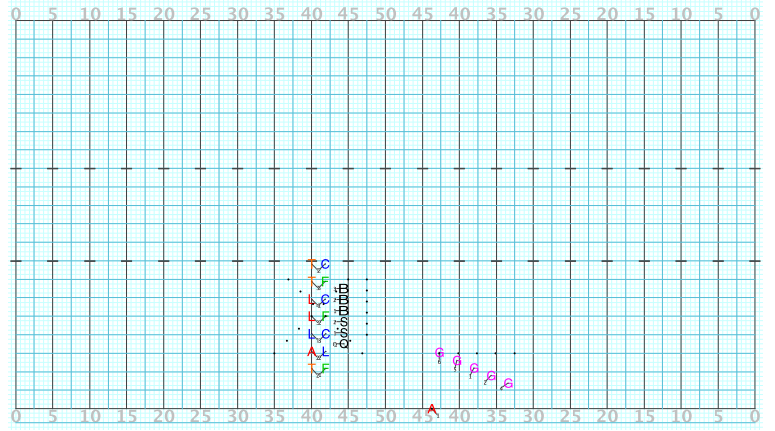

Director Viewpoint