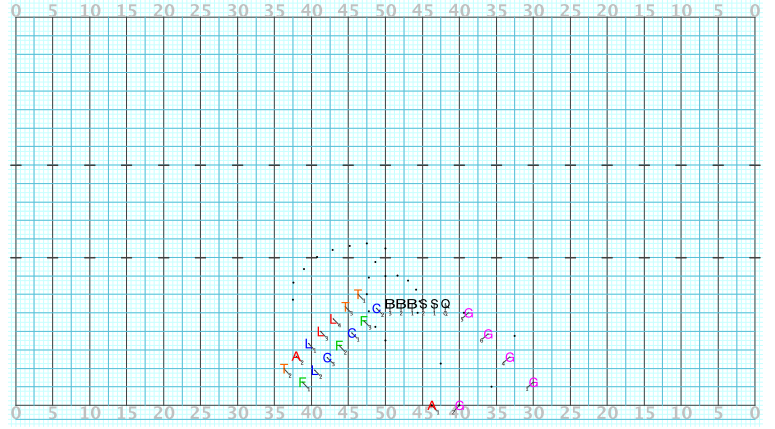

Director Viewpoint

Director Viewpoint