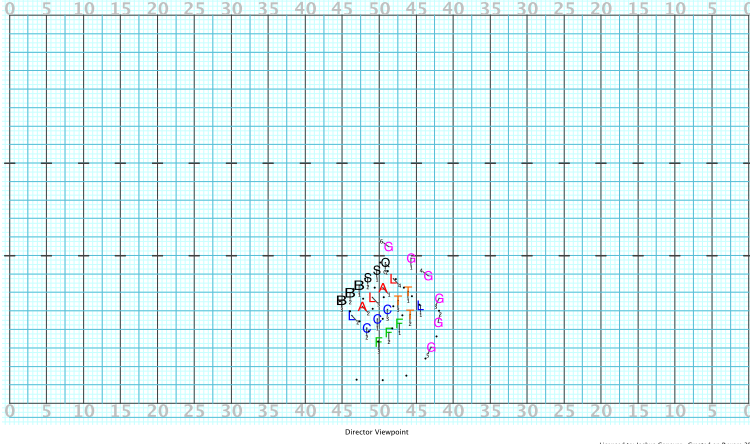

Director Viewpoint

Director Viewpoint