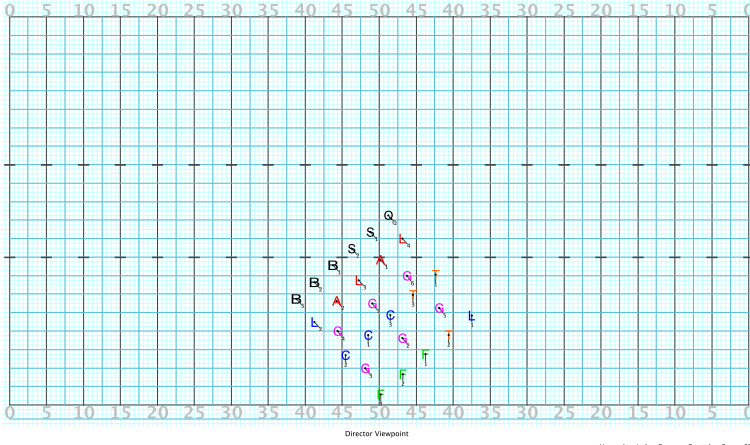

Director Viewpoint

Director Viewpoint